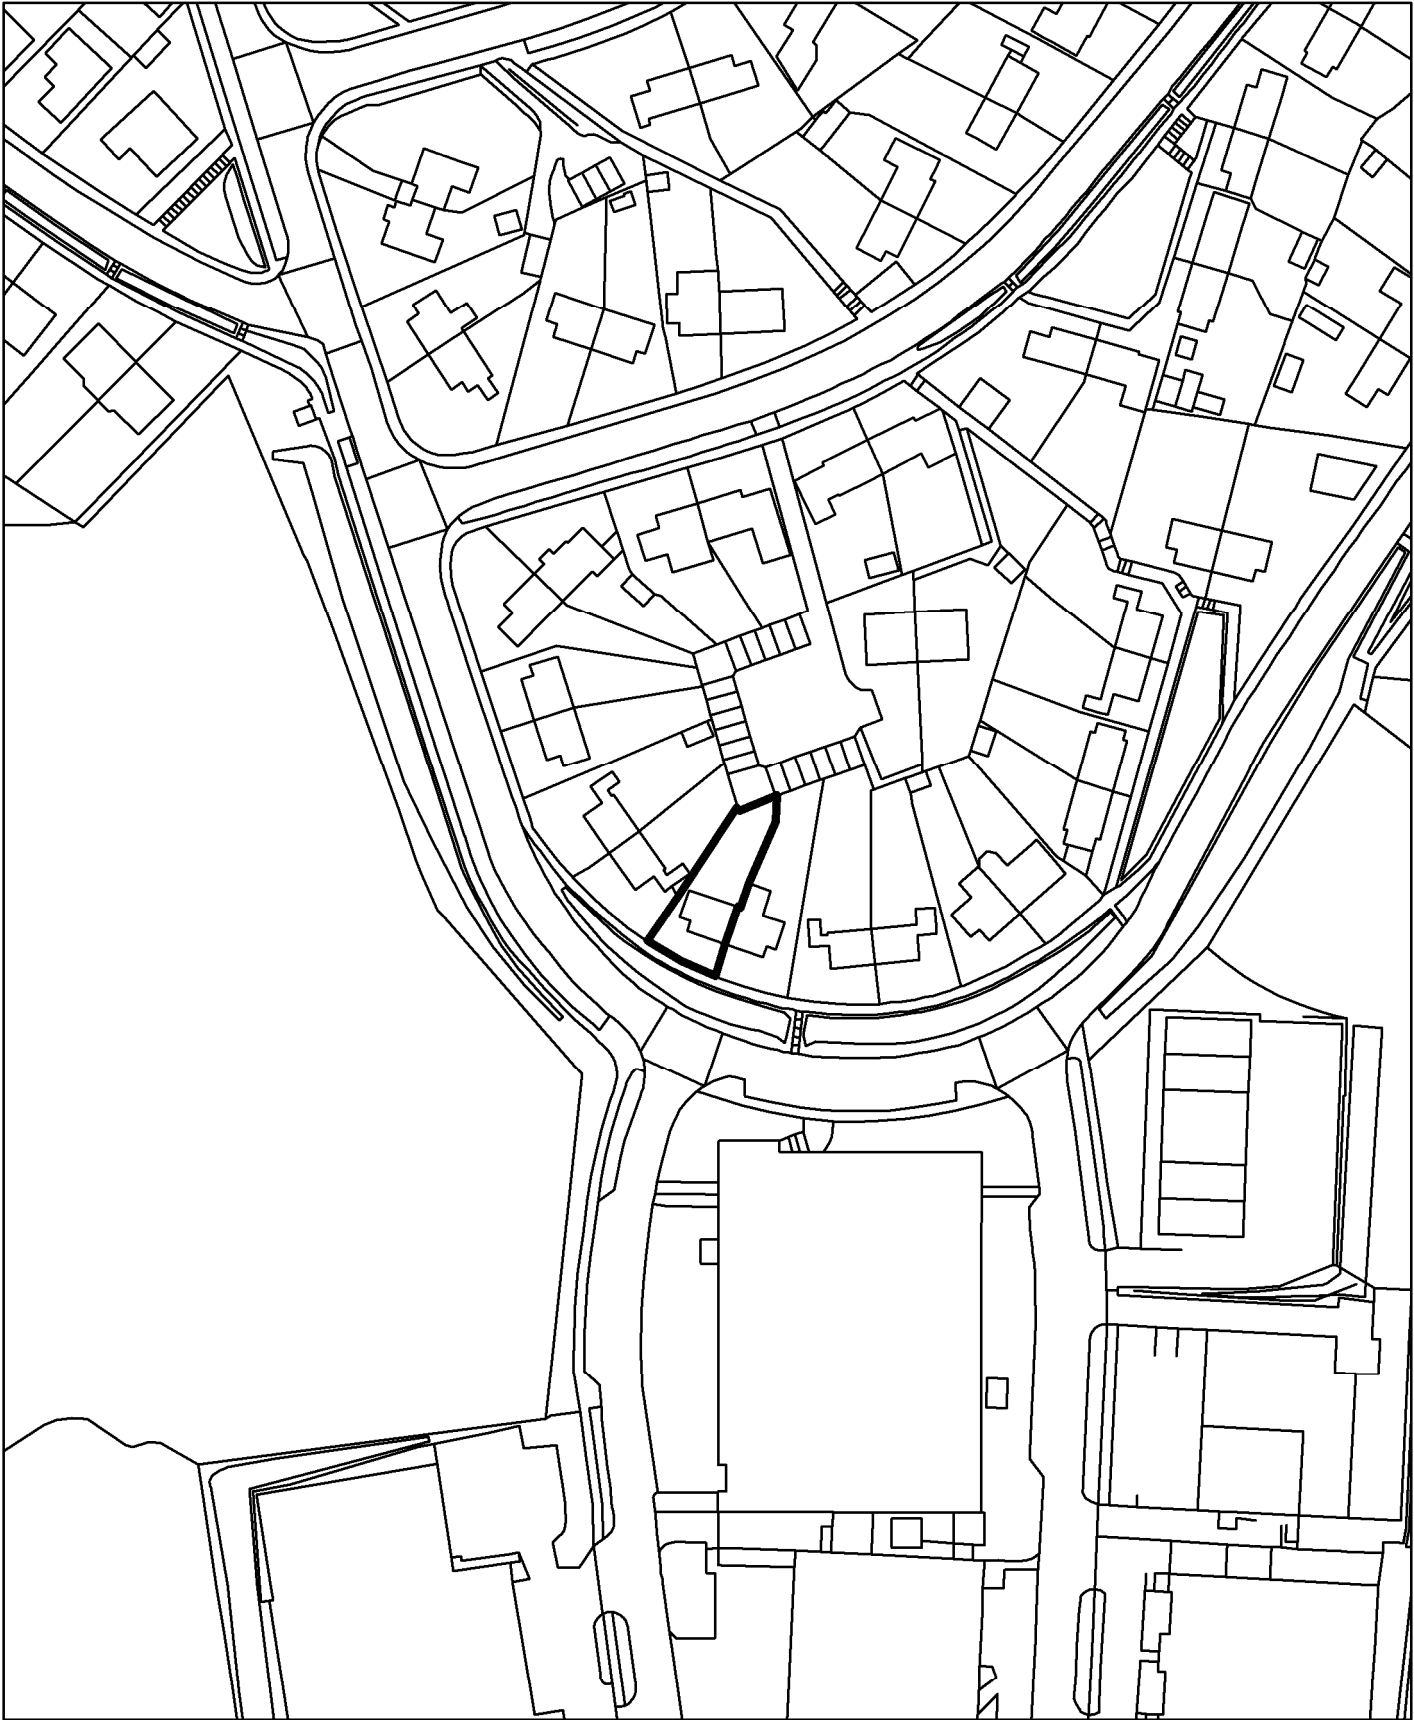

BH2025 02981 - 15 Auckland Drive

**Brighton & Hove
City Council**

N

Scale: 1:1,250